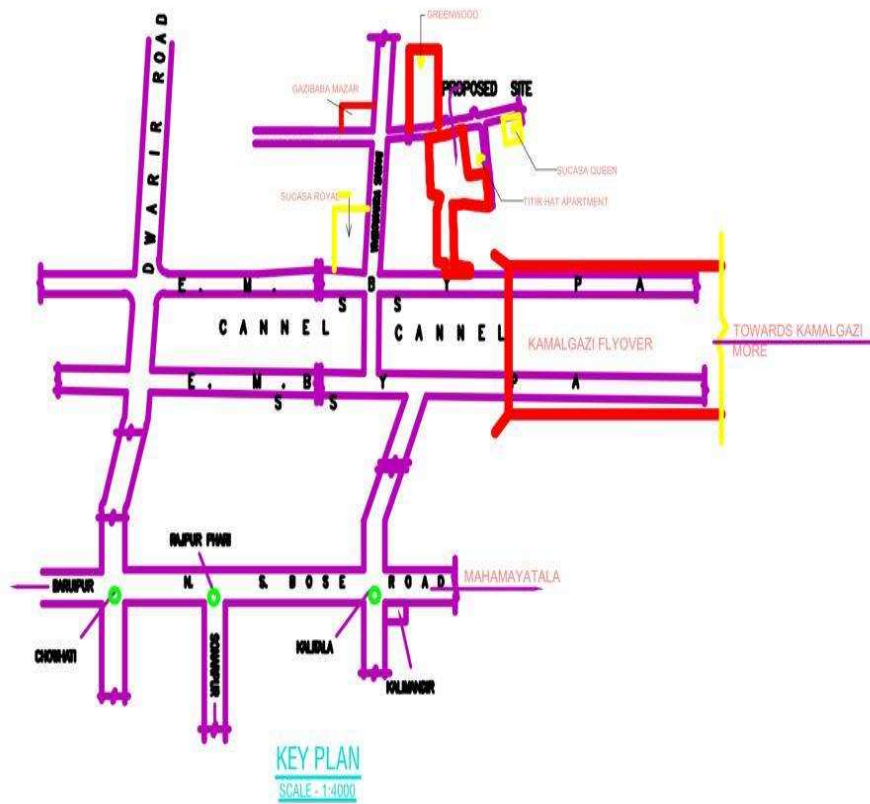

PROJECT LOCATION MAP

Project “GLENMORE PARK” at **Municipal Holding No. 314**, S.N Ghosh Avenue, Post Office-Narendrapur, Police Station-Sonarpur, Kolkata-700103, District South 24 Parganas, West Bengal.

LOCATION MAP

LATITUDE	LONGITUDE
22.439284	88.392423